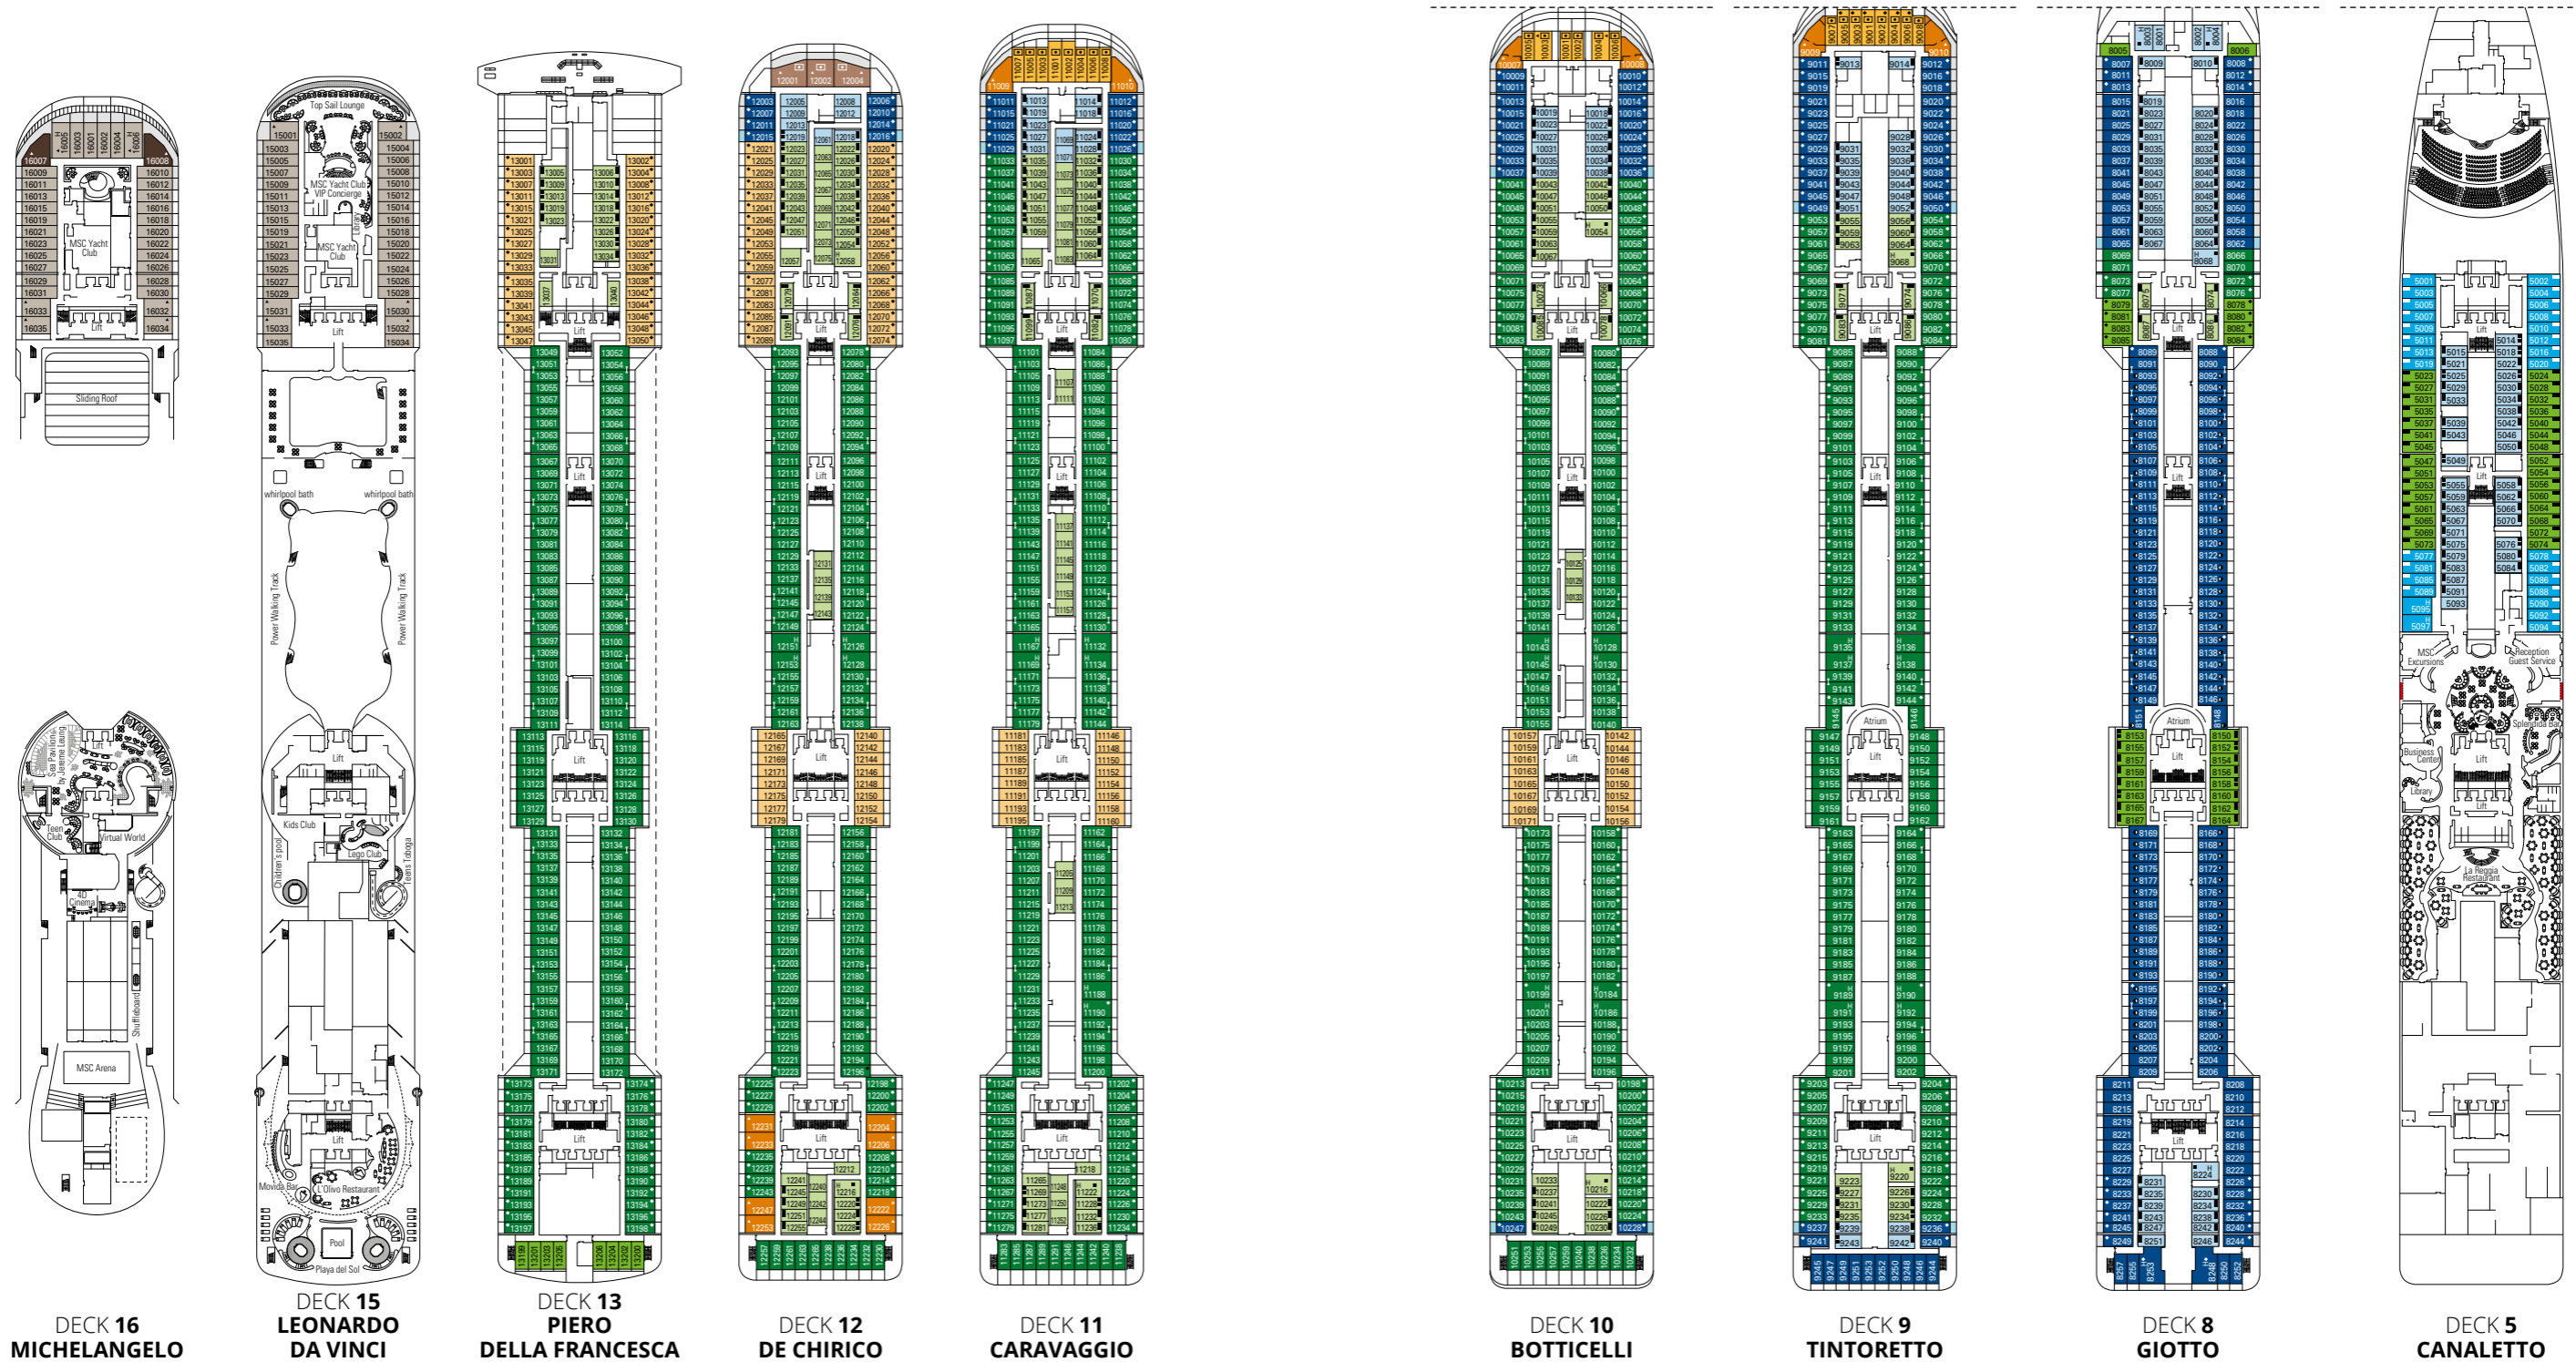

LEGEND

- Sofa bed
- Double sofa bed
- 3rd bed is a pullman bed
- 3rd and 4th beds are pullman beds
- Connecting Cabins
- Cabins with panoramic sealed window
- Cabins for guests with disabilities or reduced mobility
- Cabins with partial view
- Balcony with metal balustrade
- Balcony with half glass half metal balustrade

- *The ship offers many family cabins which are the combination of 2 connected cabins. Please contact your travel agent for all the available options.
- All cabins have one double bed convertible to two single beds.
- 3rd bed available in all categories.
- 4th bed available in all categories except for Aurea Suites and MSC Yacht Club Suites.
- *Sealed panoramic window.